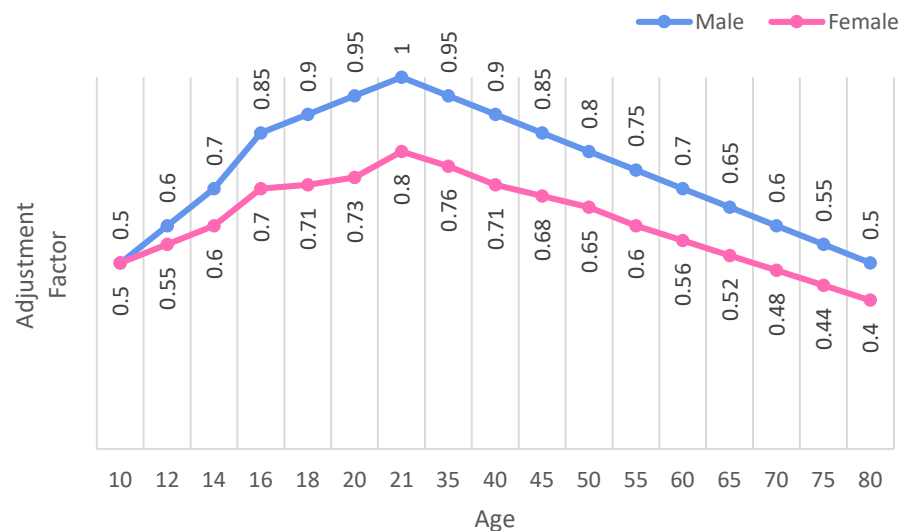

Northern Ireland Urban League | Scoring System

The NIUL series puts every competitor on an equal footing with respect to age and gender. With the exception of M21, your race time is reduced by a factor which aims to create a level playing field. A W70, after their adjustment is applied, may well have a better time than an M21.

Example:

- M21 finishes in 25:00 minutes
- W70 finishes in 50:00 minutes
- W70 time is multiplied by 0.48
- W70 adjusted time is 24:00 minutes

the result is that W70 beats M21 and that is the spirit of the NIUL!

Race points are awarded as the $100 * (\text{best adjusted time} / \text{your adjusted time})$.

Your race time is reduced by multiplying it by the adjustment factor for your age and gender