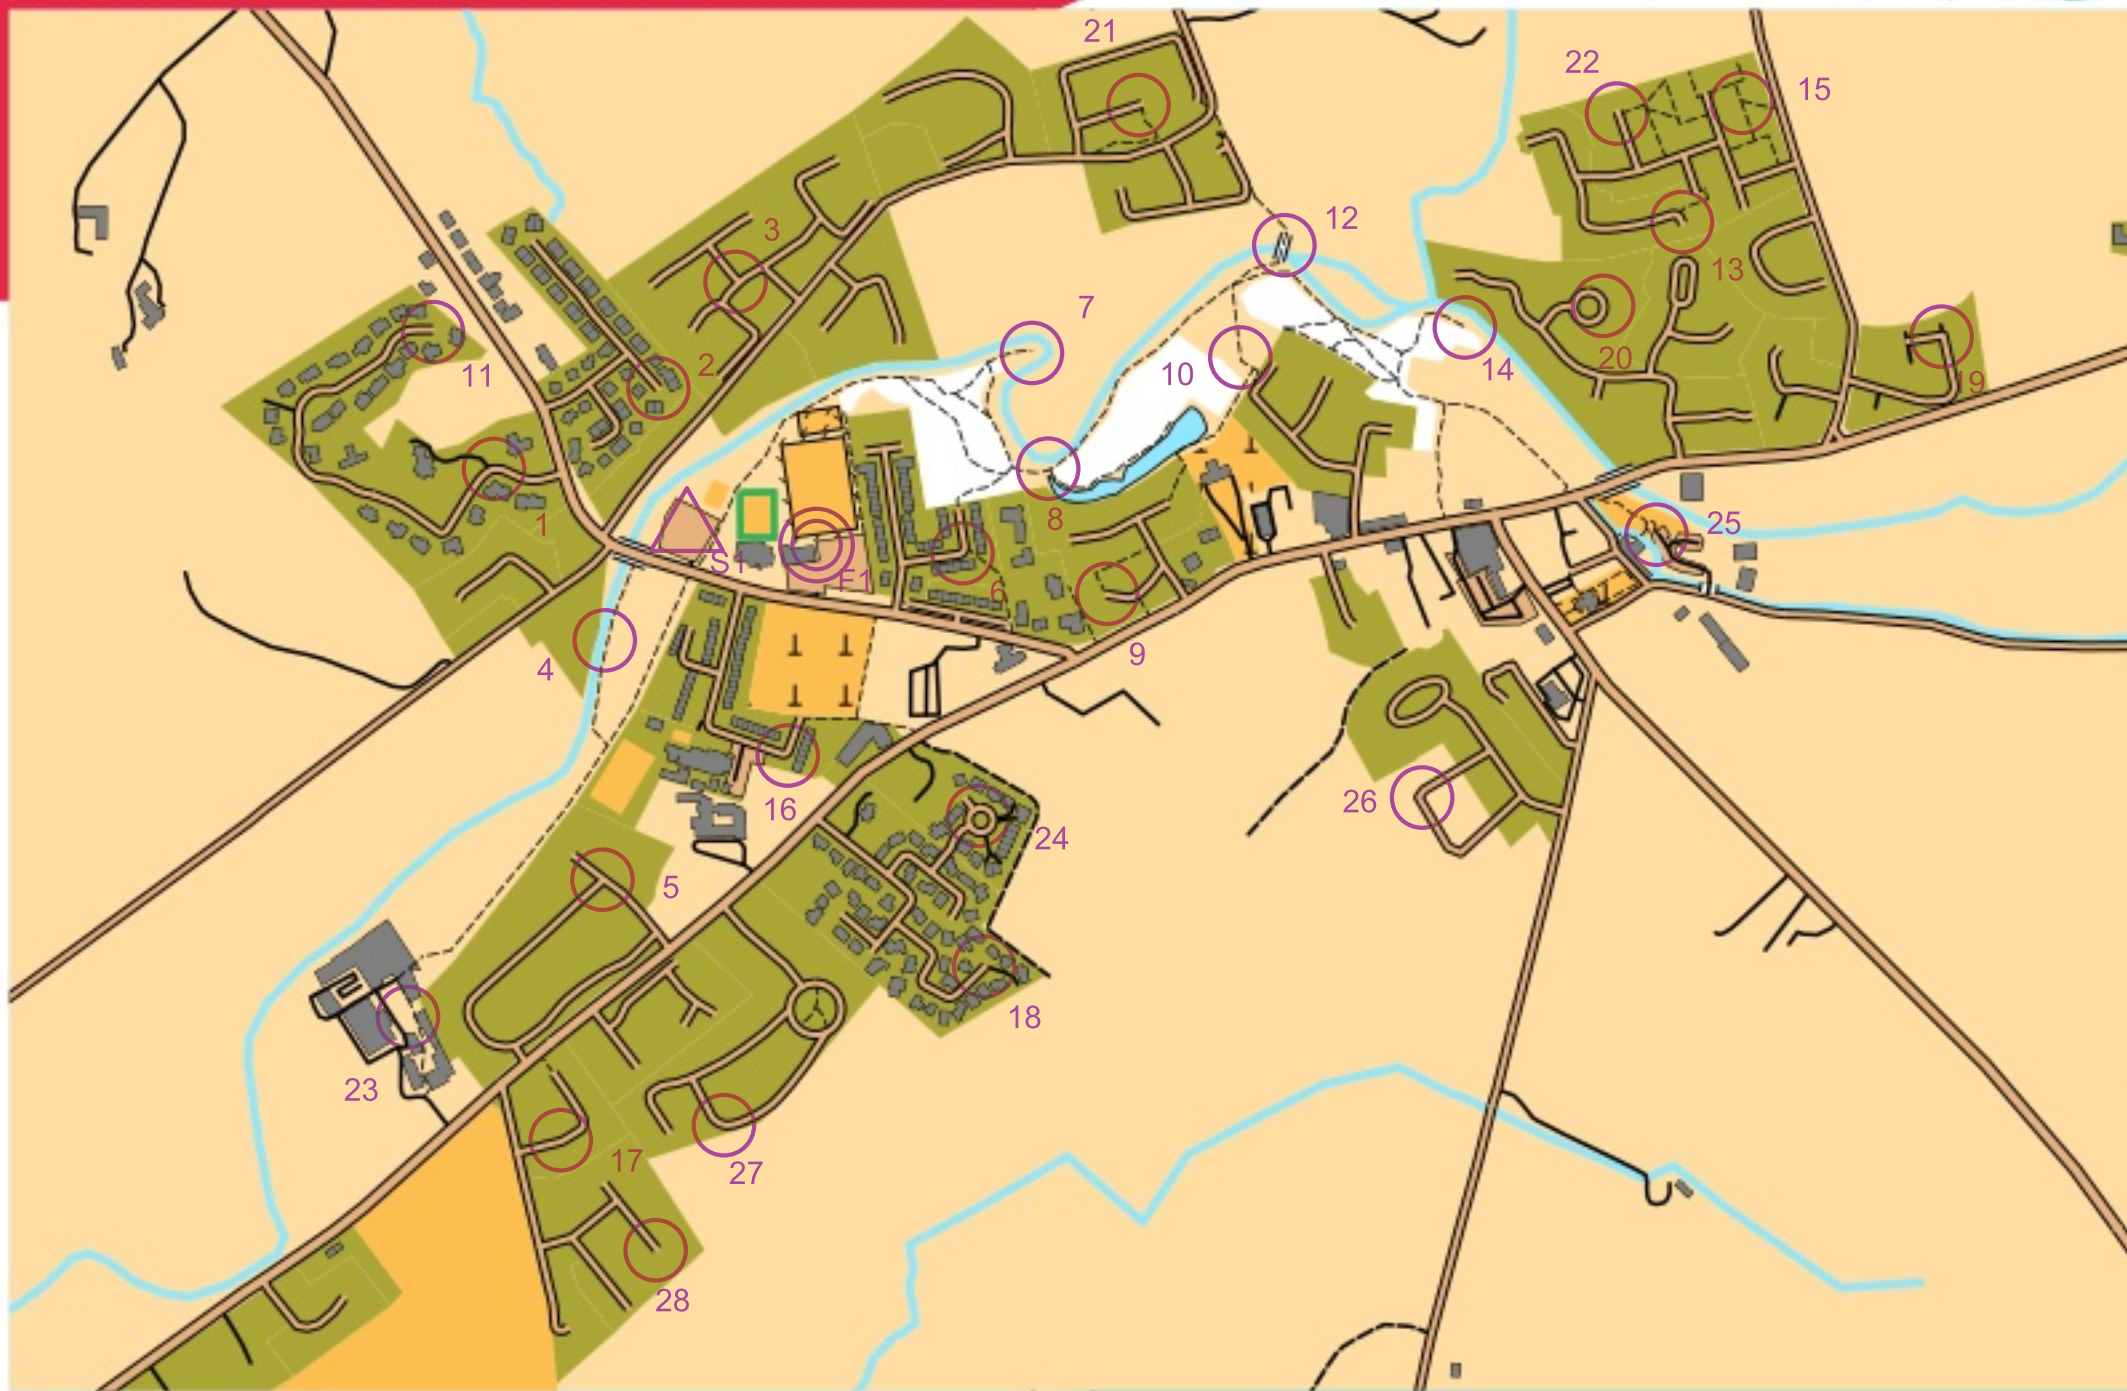

# OPENORIENTEERINGMAP

scale 1:7500, contours 10m  
10m  
200m

# OPENORIENTEERINGMAP

scale 1:7500, contours 10m  
200m