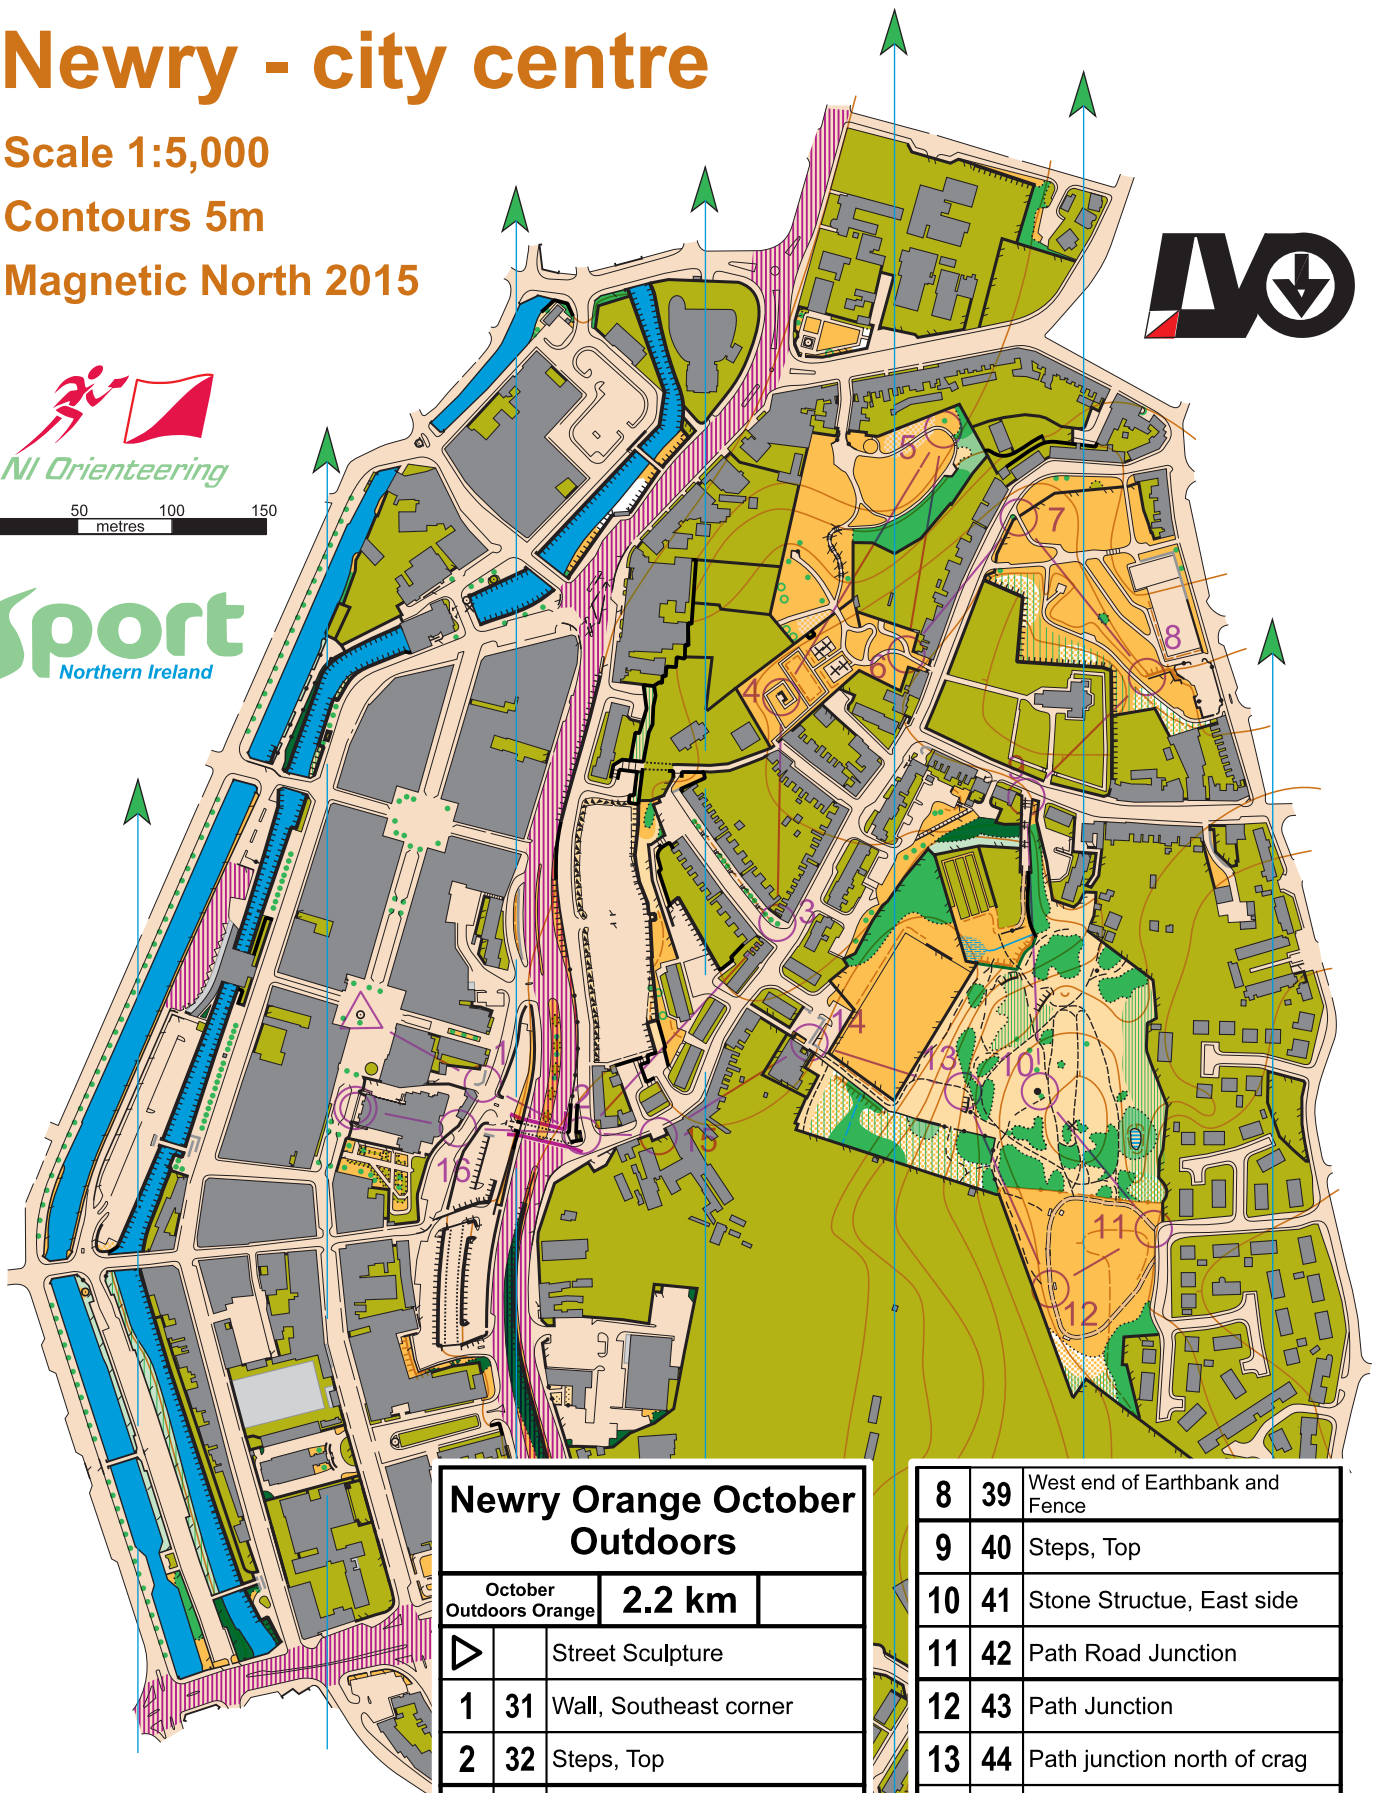

# Newry - city centre

Scale 1:5,000

Contours 5m

Magnetic North 2015

## Newry Orange October Outdoors

October Outdoors Orange		2.2 km
		Street Sculpture
1	31	Wall, Southeast corner
2	32	Steps, Top
3	33	South Eastern Tree
4	34	In between walls
5	35	Path bend
6	37	Path Junction
7	38	Gate

8	39	West end of Earthbank and Fence
9	40	Steps, Top
10	41	Stone Structure, East side
11	42	Path Road Junction
12	43	Path Junction
13	44	Path junction north of crag
14	45	Wall, Southwest End
15	46	Entrance Gate
16	47	Wall Bend
<b>Front steps of Church</b>		

Special map symbols  
x flagpole

Surveyed 2015 by Jan Smicka, Igor and Izabela Stefko.  
Based on Land and Property Services material  
Crown copyright reserved  
Copyright: Lagan Valley Orienteers 2015