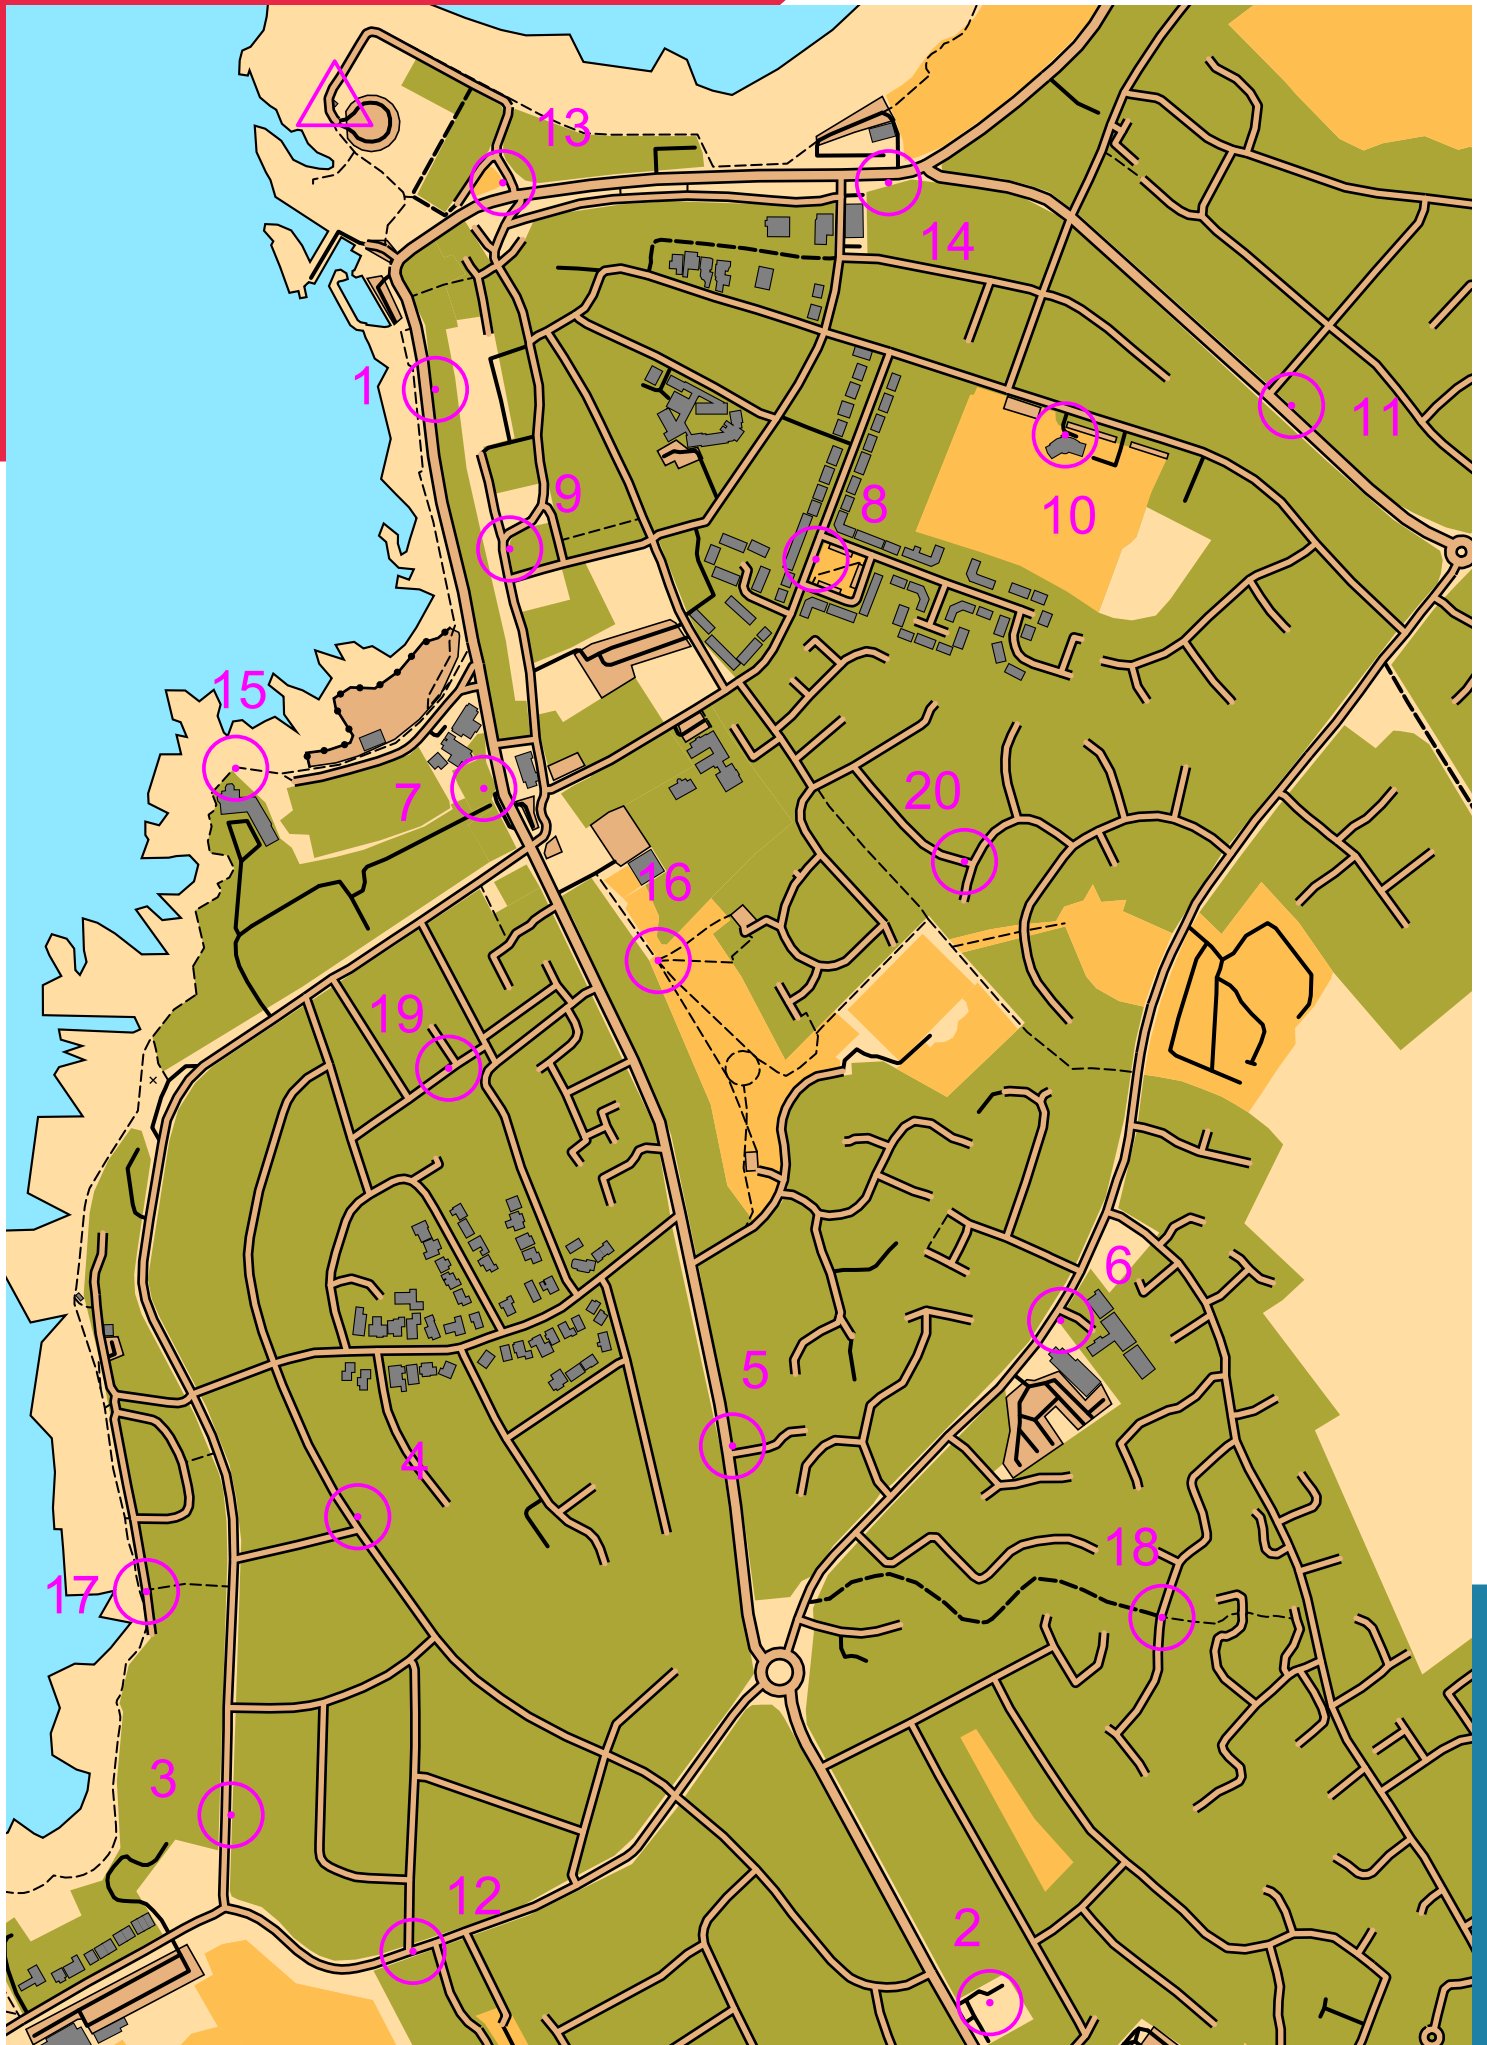

PORTSTEWART SCORE 1

scale 1:7500, contours 10m
200m

Map data (c) OpenStreetMap, available under the Open Database Licence.
Contains OS data (c) Crown copyright & database right OS 2013-2017.
OOM created by Oliver O'Brien. Make your own: <http://oomap.co.uk/>