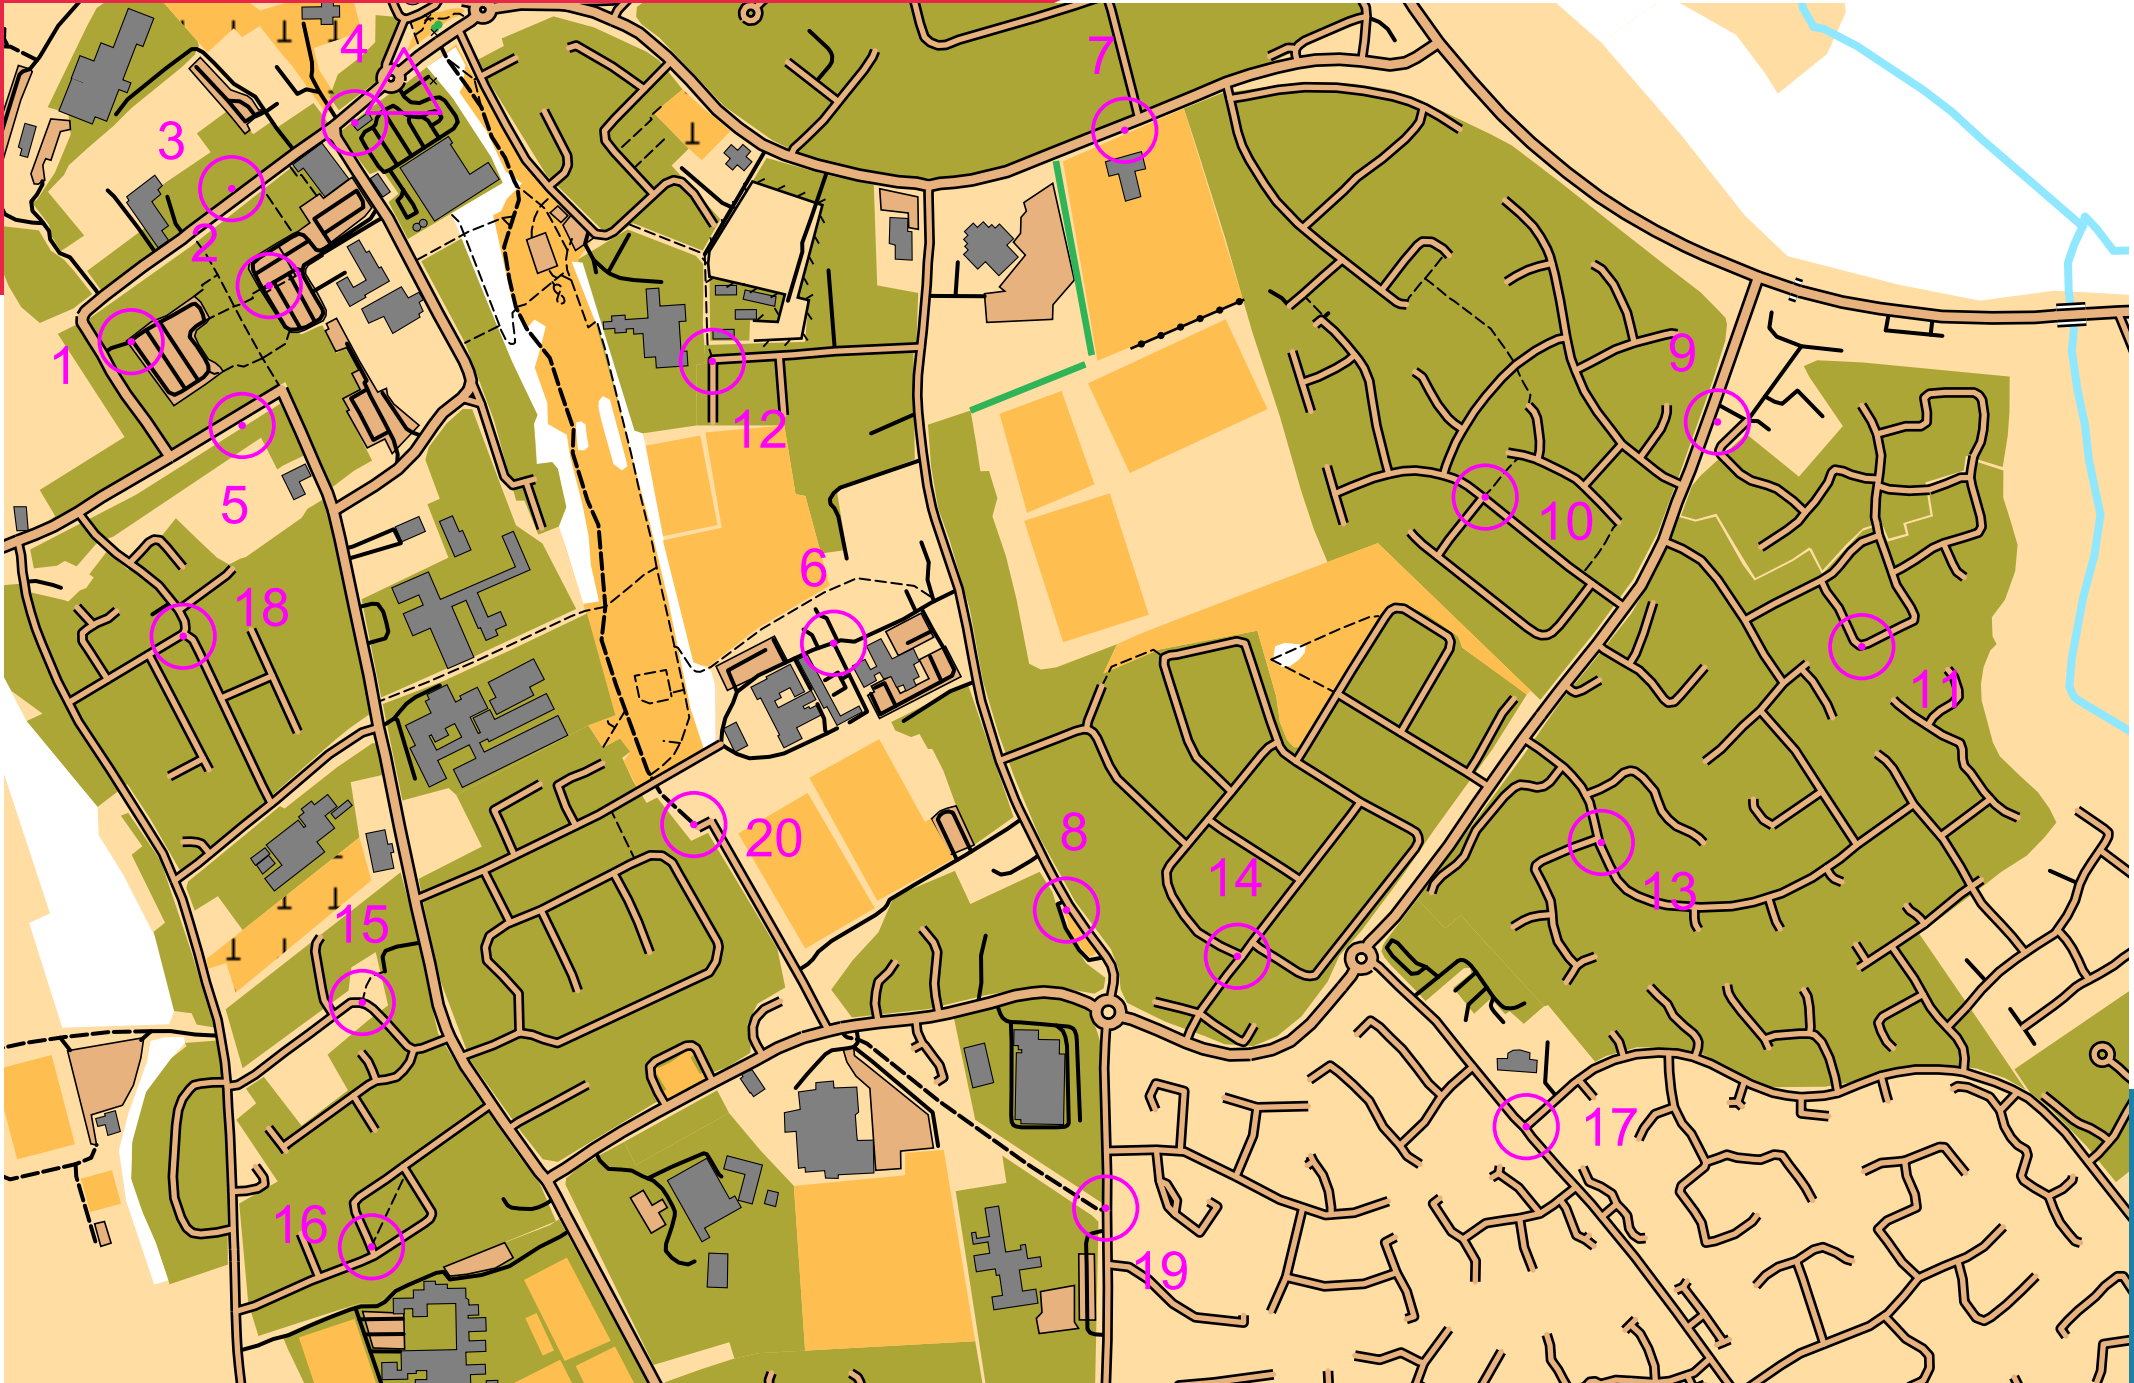

LIMAVADY SCORE 2

scale 1:7500, contours 10m
200m

Map data (c) OpenStreetMap, available under the Open Database Licence.
Contains OS data (c) Crown copyright & database right OS 2013-2017.
OOM created by Oliver O'Brien. Make your own: <http://oomap.co.uk/>